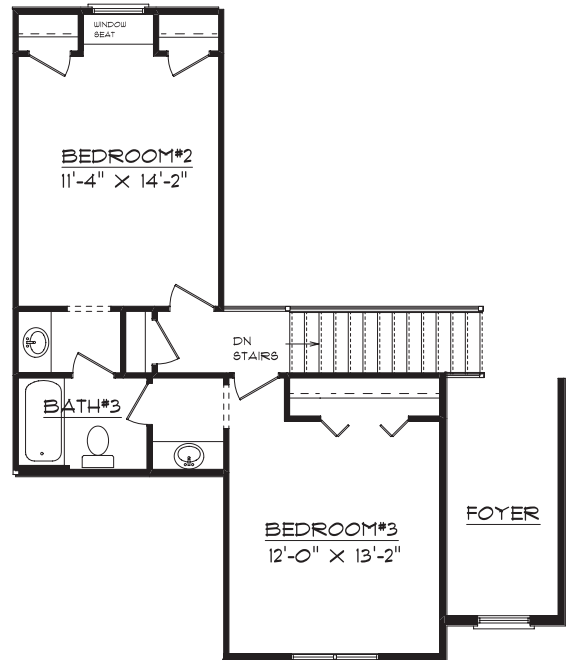

## Plan Summary

First Floor	1806 Sq. Ft.
Second Floor	544 Sq. Ft.
TOTAL	2350 Sq. Ft.
Basement	935 Finished Basement

**The Muirfield**

7227 N. University Ave, Peoria IL 61614  
Office: 309.693.0310 Fax: 309.693.6187  
[www.ironwoodhomes.ws](http://www.ironwoodhomes.ws)